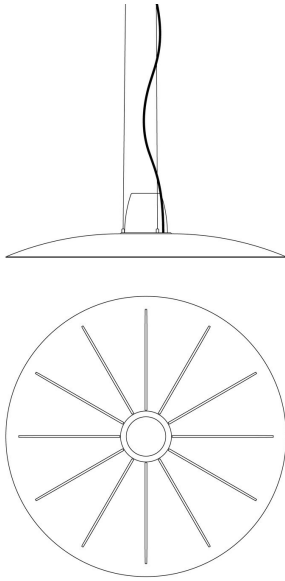

21001/DIM/GI Lent

design yonoh studio creative, 2017

Hanging lamp with an acoustic comfort through an aluminium reflector covered with a special soundproof material and a fabric. It's able to absorb the acoustic waves slowing down its reflection. Central spot with an integrated LED light source. Three color fabrics available: grey, yellow mustard and moss green with a black aluminium structure. White opal methacrylate diffuser. Dimmable Push/Dali electronic driver integrated inside the ceiling stud.

Dimensions

Width:	-
Height:	25 cm
Length:	-
Depth:	-
Diameter:	110 cm

Hole Diameter:	-
Hole Depth:	-
Net weight:	9 Kg

Light Source

Watt:	17,5W
Lumen:	2200 lm
Light Source:	led
CRI:	>80
duration:	50000
CCT:	3000K
Energy degree:	A++

Device Specifications

Type of emission:	direct	Power cable length:	400 cm	Driver:	included
Power:	20W	Steel cable length:	350 cm	Power supply assembly:	external
Light output:	1735lm	Glow Wire Test:	-	Power supply:	electronic dimmable power supply
Beam angle:	-	Impact Resistance:	-	Type of dimming:	push/dali
				Voltage:	230V

technical drawing

Dimensions

Width: -
Height: 25 cm
Length: -
Depth: -
Diameter: 110 cm

Hole Diameter: -
Hole Depth: -
Net weight: 9 Kg

photometrics data

Lent 21001/DIM/GI
design yonoh studio creative, 2017