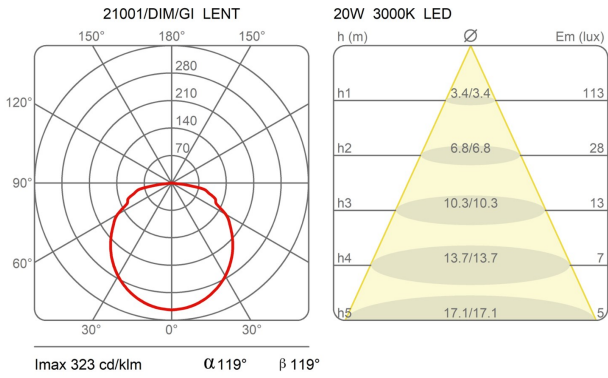

Dimensions

Width:	-
Height:	25 cm
Length:	-
Depth:	-
Diameter:	110 cm

Hole Diameter:	-
Hole Depth:	-
Net weight:	9 Kg

Light Source

Watt:	17,5W
Lumen:	2200 lm
Light Source:	led
CRI:	>80
duration:	50000
CCT:	3000K
Energy degree:	A++

Device Specifications

Type of emission:	direct	Power cable length:	400 cm	Driver:	included
Power:	20W	Steel cable length:	350 cm	Power supply assembly:	external
Light output:	1735lm	Glow Wire Test:	-	Power supply:	electronic dimmable power supply
Beam angle:	-	Impact Resistance:	-	Type of dimming:	push/dali
				Voltage:	230V

technical drawing

Dimensions

Width: -
Height: 25 cm
Length: -
Depth: -
Diameter: 110 cm

Hole Diameter: -
Hole Depth: -
Net weight: 9 Kg

photometrics data

Lent 21001/DIM/GI
design yonoh studio creative, 2017